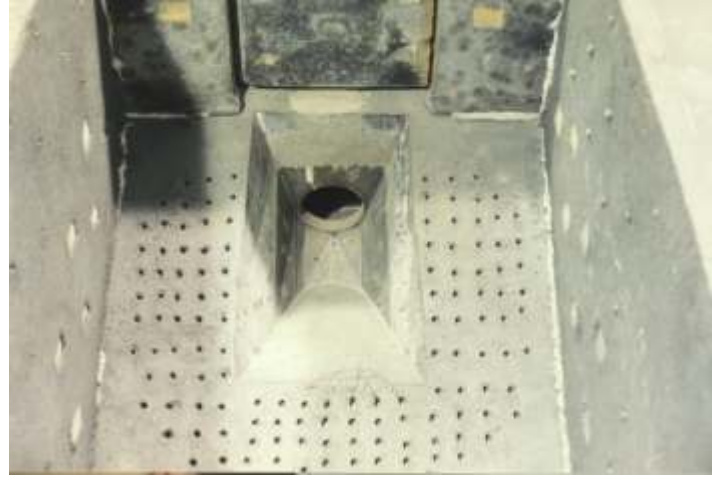

Industrial Wood Products, LLC

Heavy duty firebox

The Safe and Low Cost way to Turn Your Wood Waste Into Profits

- * High quality double wall weldment.
- * Air cooled inner walls to keep the shell cool to the touch.
 - * Massive full suspension door frames.
 - * 60" high door allows walk-in access.
- * Carefully located ash cleanout doors for easy maintenance.
 - * Tapered full thickness refractory doors.
 - * Low turbulence refractory grate.
- * Sloped floor for moving ash to the doors easily.